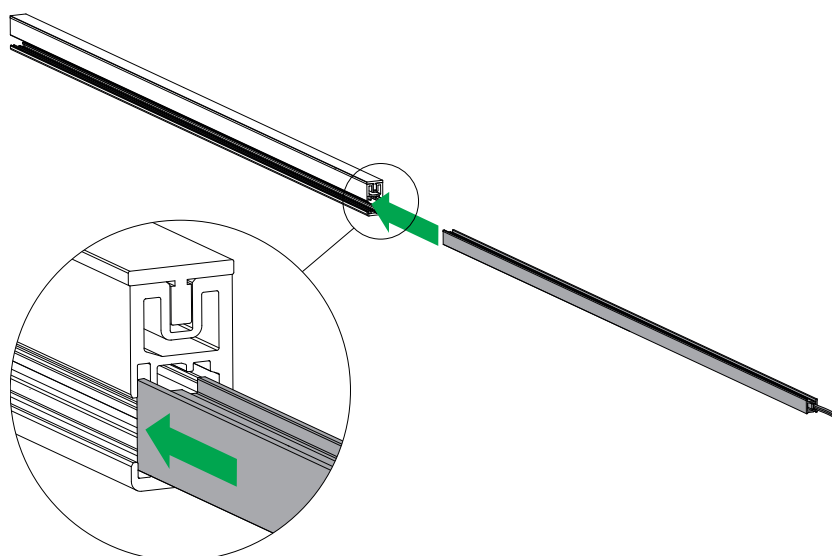

## Kleiderstange LED / Clothes rail LED

4

1x

1x

5A

by KESSEBÖHMER