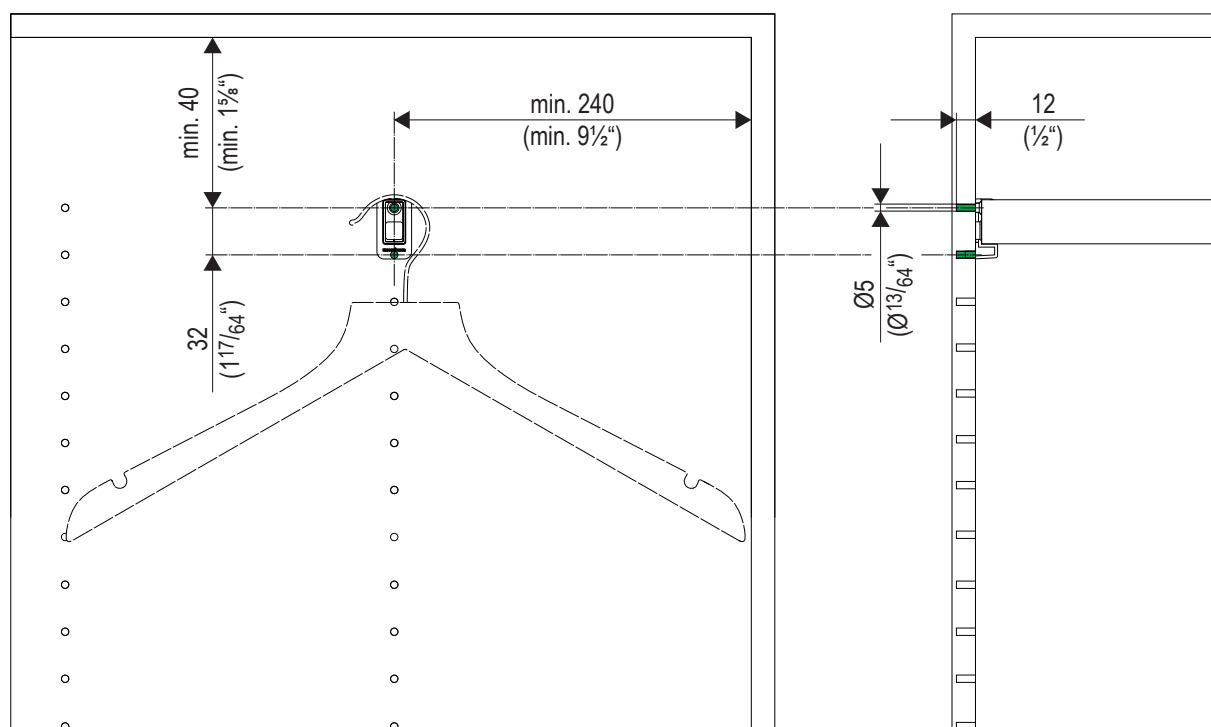

CONERO

Kleiderstange LED / Clothes rail LED

1

2