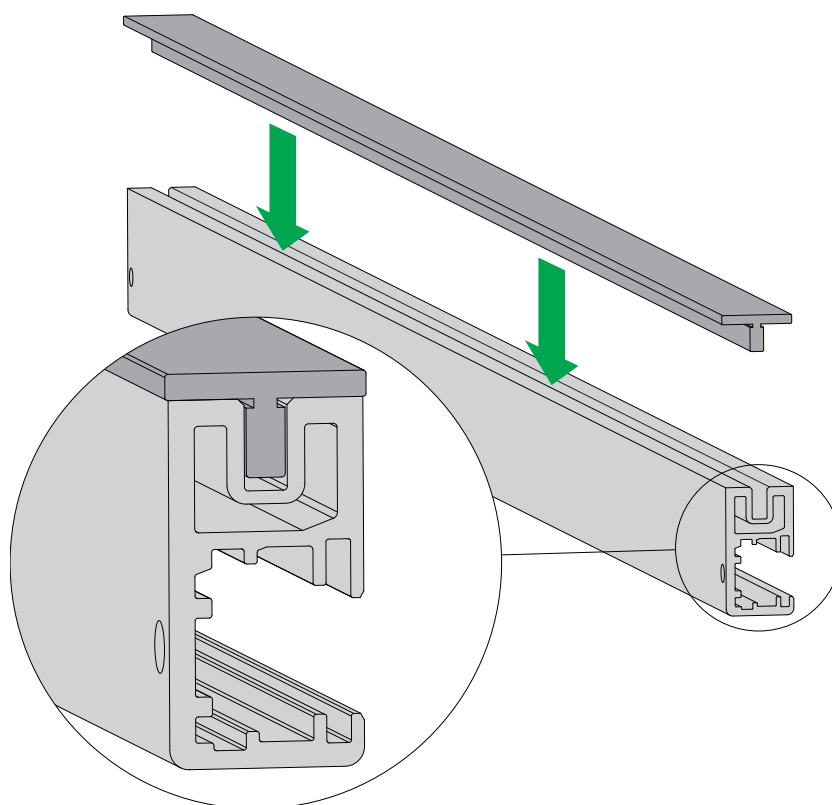

## Kleiderstange LED / Clothes rail LED

4

1x

1x

5A

by KESSEBÖHMER