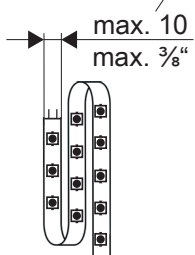

CONERO

Kleiderstange LED / Clothes rail LED

3B