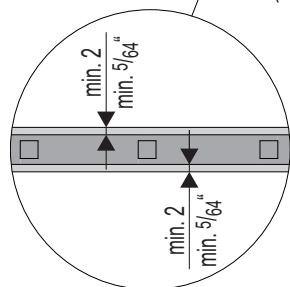

CONERO

Kleiderstange LED / Clothes rail LED

3B