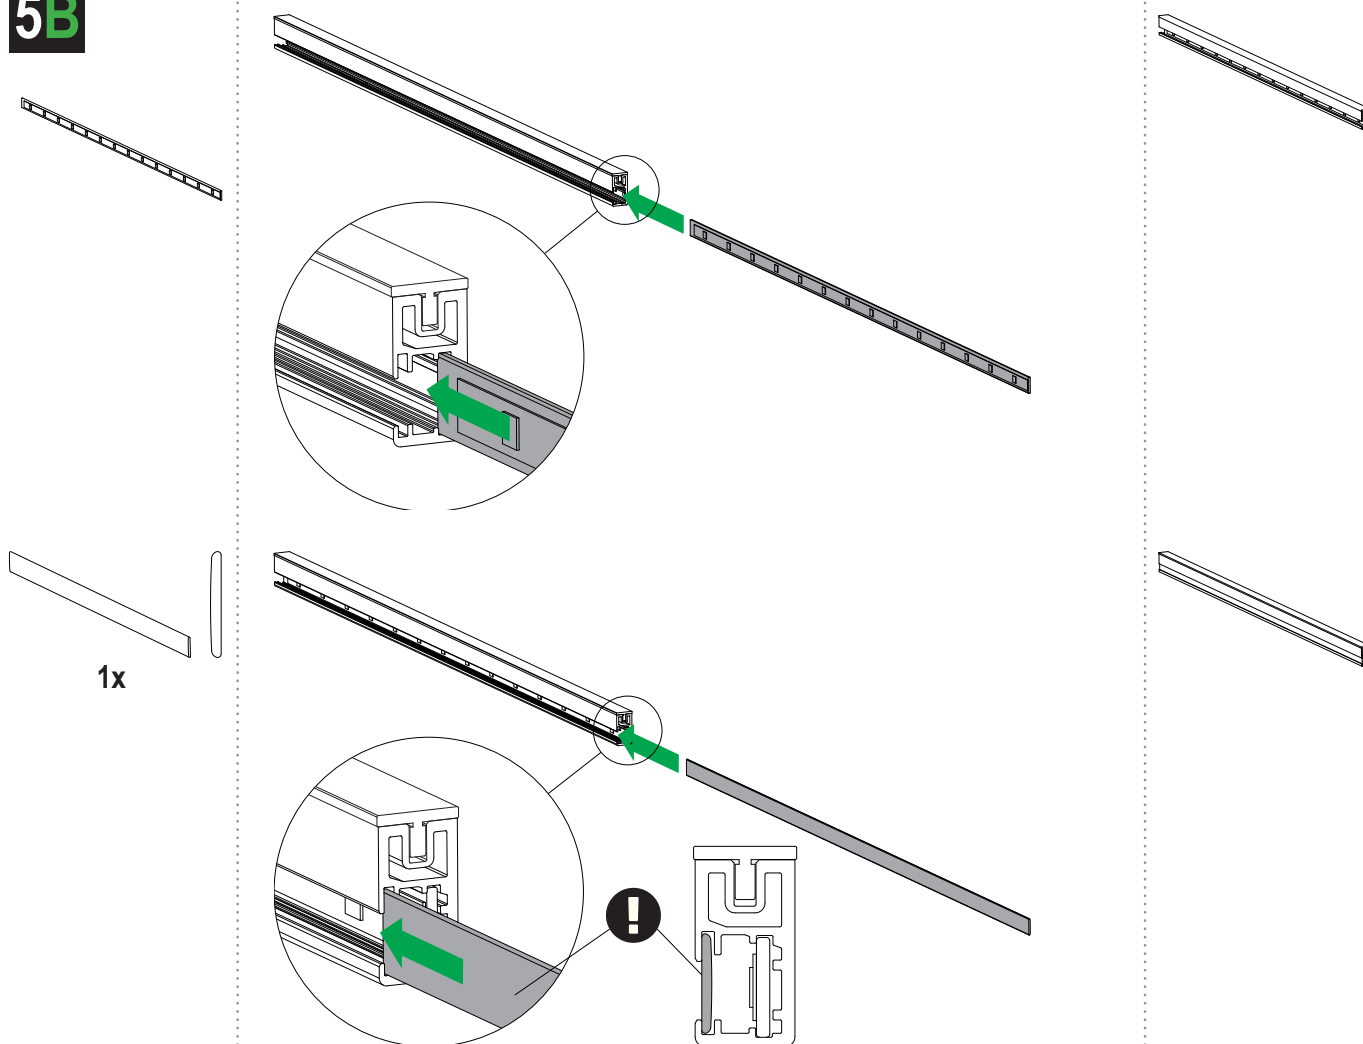

CONERO

Kleiderstange LED / Clothes rail LED

5B