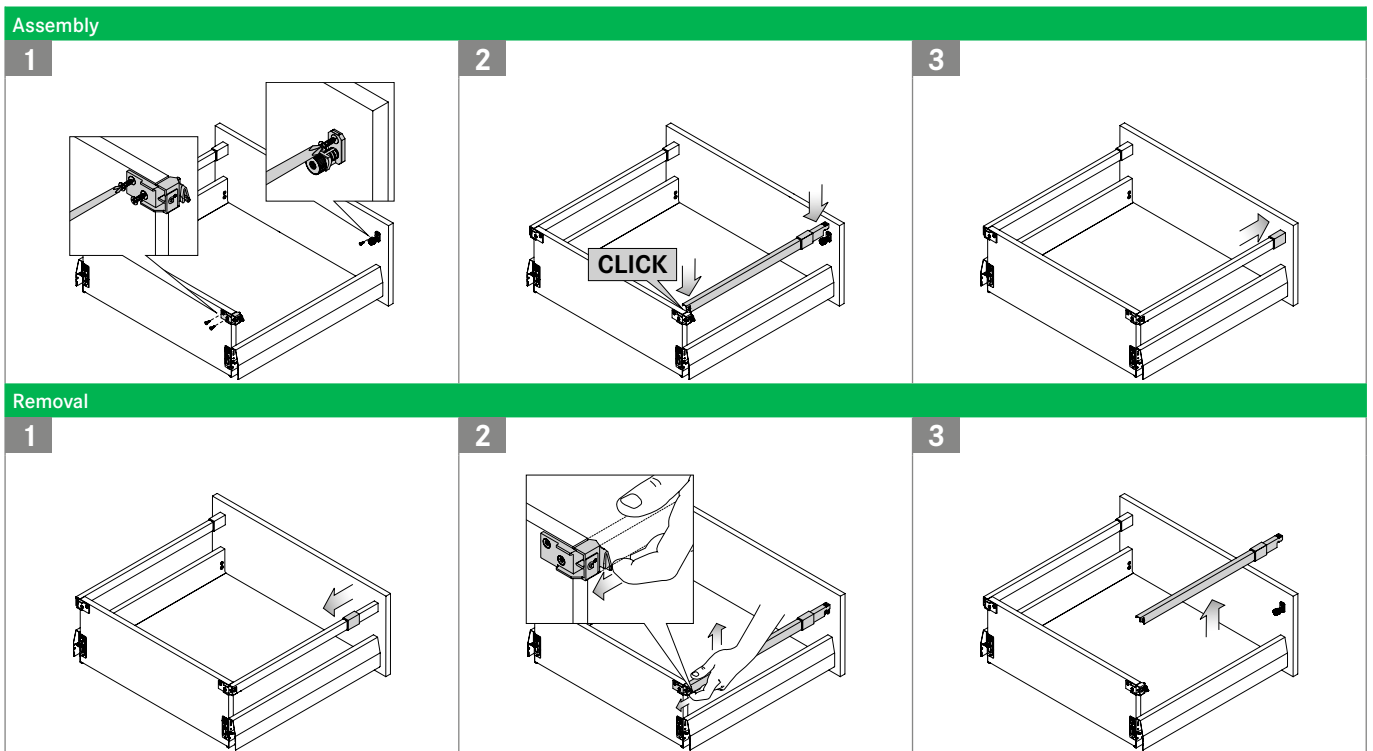

CRYSTAL SLIDE-IN ELEMENT FOR WOODEN BACK PANELS

RECTANGULAR RAILING

LEGEND

H	Height		
---	--------	--	--