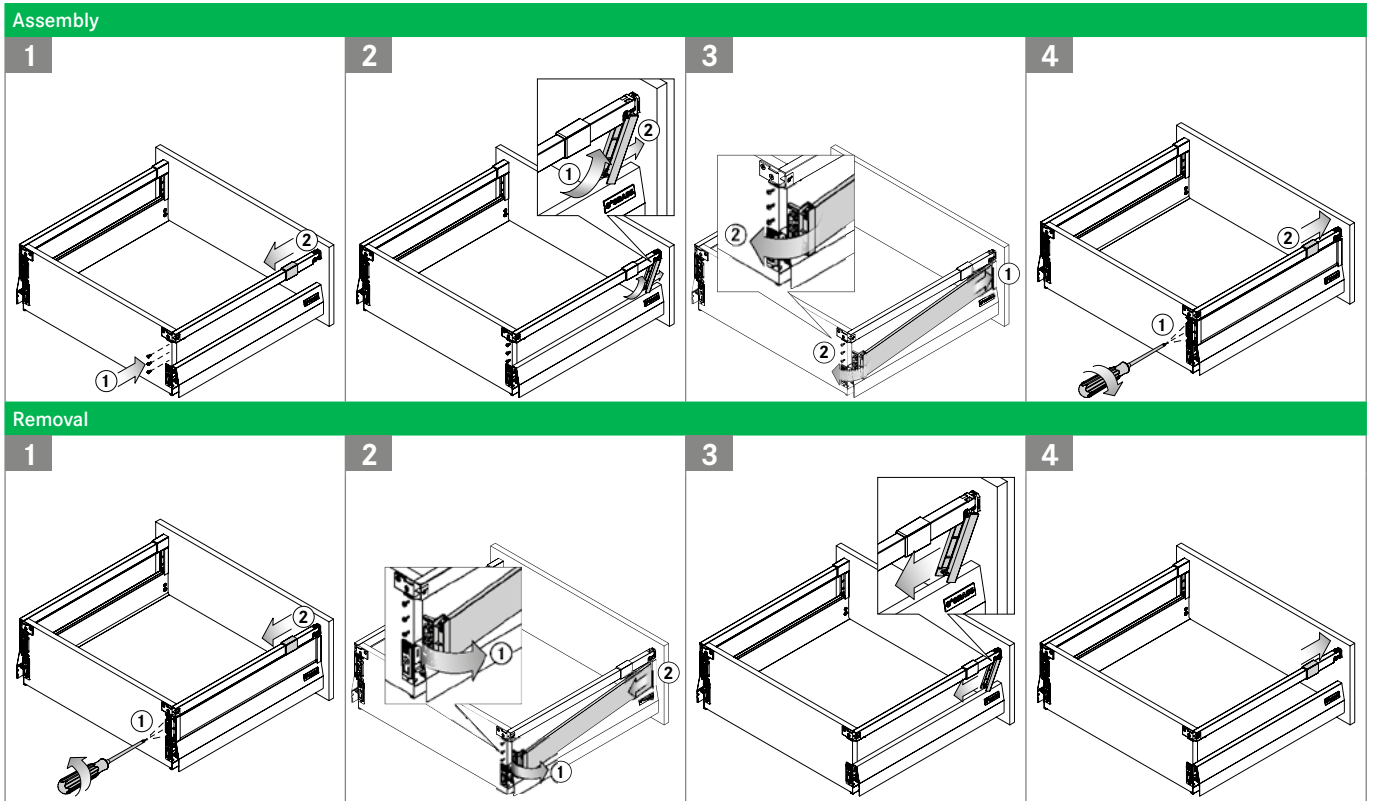

CRYSTAL SLIDE-IN ELEMENT FOR WOODEN BACK PANELS

RECTANGULAR RAILING

LEGEND

H	Height		
---	--------	--	--